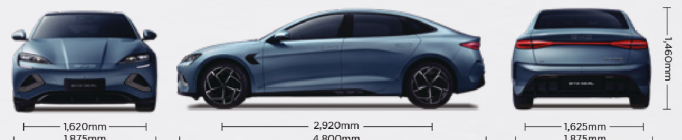

EXTERIOR COLOR OPTIONS

INTERIOR COLOR

DIMENSIONS

PRICE PACKAGE		BYD SEAL					
		DYNAMIC		PREMIUM		PERFORMANCE	
		Personal	Company	Personal	Company	Personal	Company
RECOMMENDED RETAIL PRICE (RRP)		RM163,800		RM179,800		RM199,800	
ROADTAX (1 YEAR)		*Exempted					
REGISTRATION FEES		RM300	RM500	RM300	RM500	RM300	RM500
HP OWNERSHIP ENDORSEMENT FEES		RM50					
EV PLATE FEES (INCLUDING BASE PLATE)*		RM150*		*Additional charges apply for express service from the government appointed supplier.			
INSPECTION FEES (B2)		RM200					
ON-THE-ROAD PRICE (WITHOUT INSURANCE)		RM164,500	RM164,700	RM180,500	RM180,700	RM200,500	RM200,700
SERVICE PACKAGE							
STANDARD	3 YEARS	RM2,688.00		RM2,688.00		RM2,888.00	
	6 YEARS	RM7,288.00		RM7,288.00		RM7,488.00	
	8 YEARS	RM10,488.00		RM10,488.00		RM10,688.00	
		Include: Tyre Alignment, Balancing and Rotation NEW! , Reducer Oil Service, Air Conditioning Filter Service, Brake Fluid Service, Drive Motor Coolant Service, Air Conditioning Refrigerant Service.					
PLUS	6 YEARS	RM11,488.00		RM11,488.00		RM11,688.00	
	8 YEARS	RM17,488.00		RM17,488.00		RM17,688.00	
		Additional: Windscreen Washer Fluid Replacement, Wiper Blades Replacement (Front), Remote Control Battery Replacement, 12V Battery Replacement, Brake Pads Replacement (Front & Rear), Brake Discs Replacement (Front & Rear).					